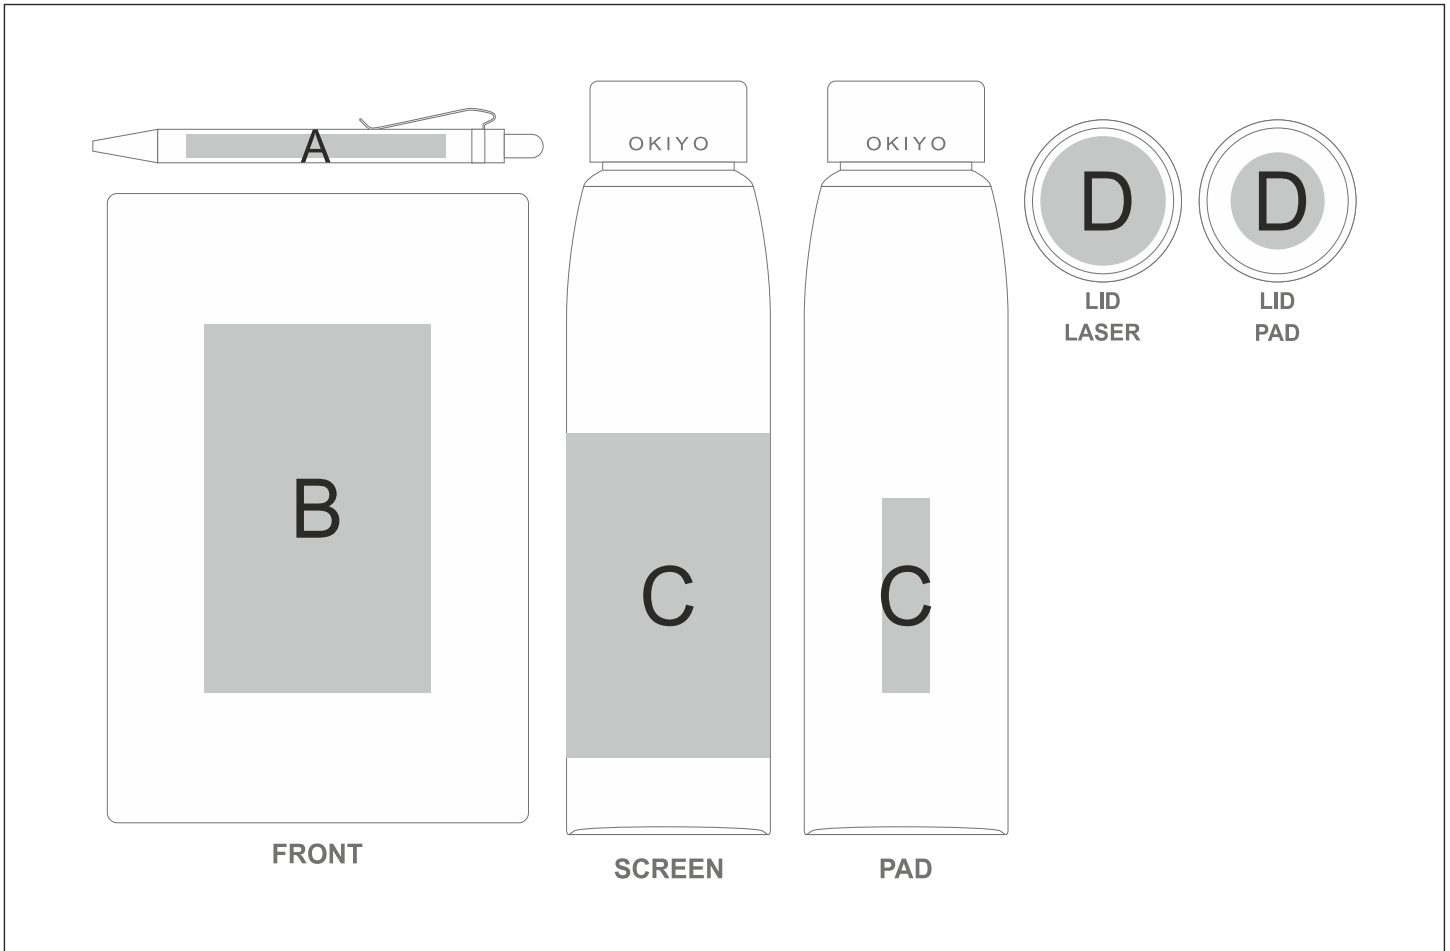

# GH-YT-35-B

Yatta Regal Reserves Hamper

## Need to know:

- Includes 1-Position Laser Engraving on Notebook & Pen AND 1-Colour, 1-Position Screen Wrap on Bottle (setup fees apply)
- Print Position & Alignment may be Inconsistent on POS C
- Due to tonal variations in the wood the laser engraving will vary from one item to the next and will likely vary in the same item.
- Texture of Item will affect the quality of Print on POS B
- **Laser Colour:** Tonal

## Branding Options:

Position	Branding Method (Branding Code)	No. of Colours	Dimension
A	Laser Engraving (LC)	N/A	80mm wide x 6mm high
A	Pad Printing (PB)	4 Colours	30mm wide x 7mm high
B	Laser Engraving (LC)	N/A	70mm wide x 110mm high
B	Pad Printing (PB)	4 Colours	50mm wide x 30mm high
B	Screen Print (SC)	1 Colour	70mm wide x 110mm high

B	Direct to Print (DP-B)	Full Colour	120mm wide x 185mm high
C	Pad Printing (PB)	4 Colours	15mm wide x 60mm high
C	Screen Wrap (SW)	1 Colour	120mm wide x 100mm high
D	Laser Engraving (LC)	N/A	40mm wide x 40mm high
D	Pad Printing (PB)	4 Colours	30mm wide x 30mm high